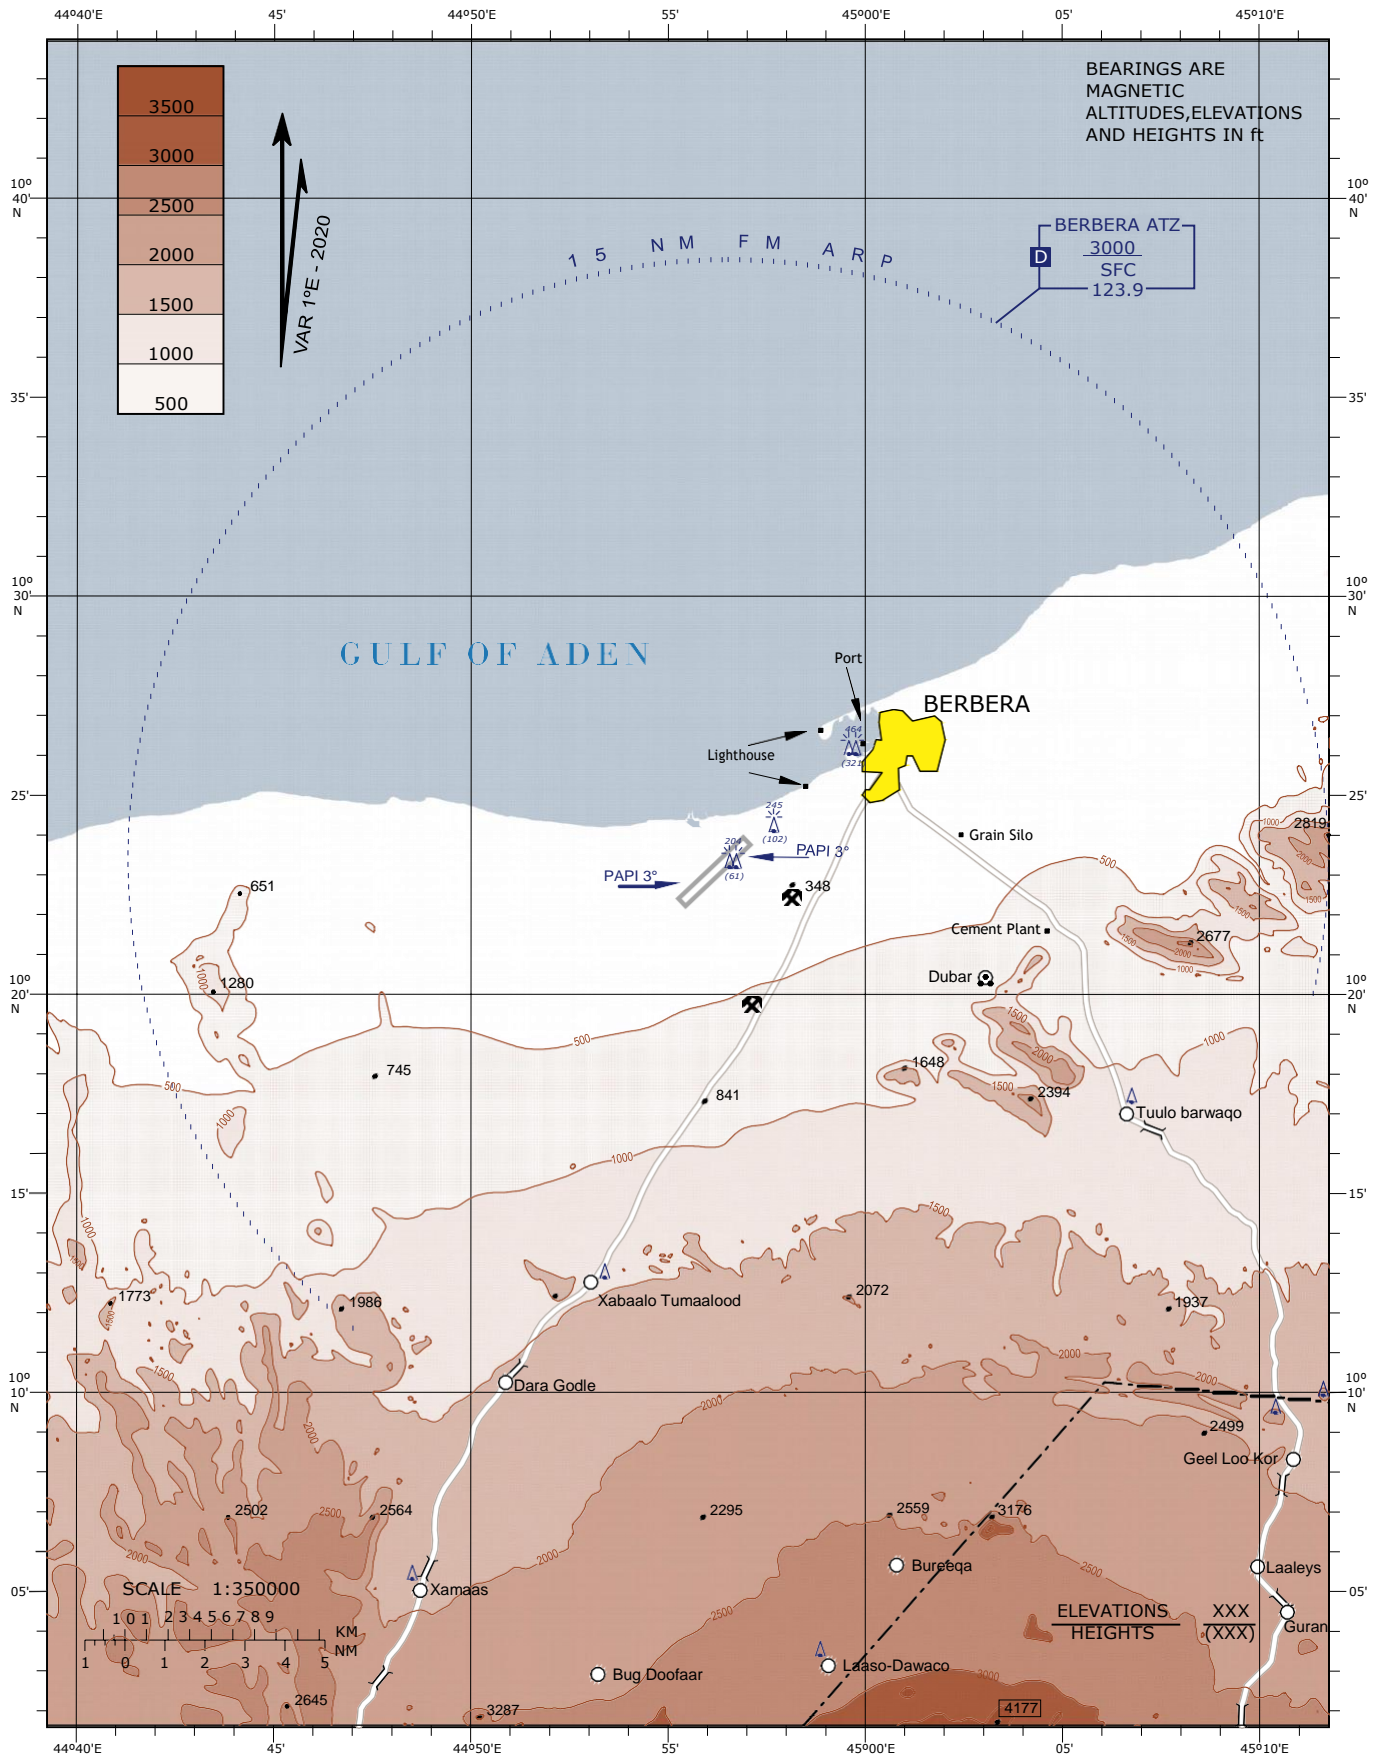

**VISUAL
APPROACH
CHART -ICAO**

AD ELEV 143 ft
HEIGHTS RELATED
TO AD ELEV

TWR 123.9

BERBERA/Berbera

(Somaliland Civil Aviation and Airports Authority)